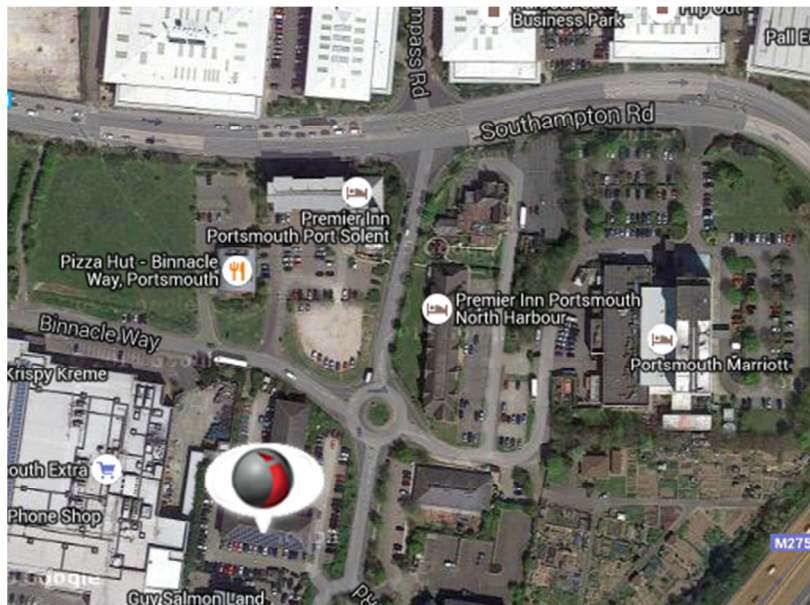

Directions

Inchcape Fleet Solutions
Haven House
Compass Road
Portsmouth
HANTS PO6 4RP

Tel: 0870 191 4444

Parking:

Public Pay & Display Parking is available at nearby Premier Inn, Portsmouth North Harbour:

Directions to Premier Inn, Portsmouth North Harbour:

Located on A27, close to M27 J12, next to the Premier Inn Port Solent hotel. Turn onto Compass Rd behind Harbour Lights Beefeater on A47 and left at the mini roundabout. The hotel will be on the left hand side.